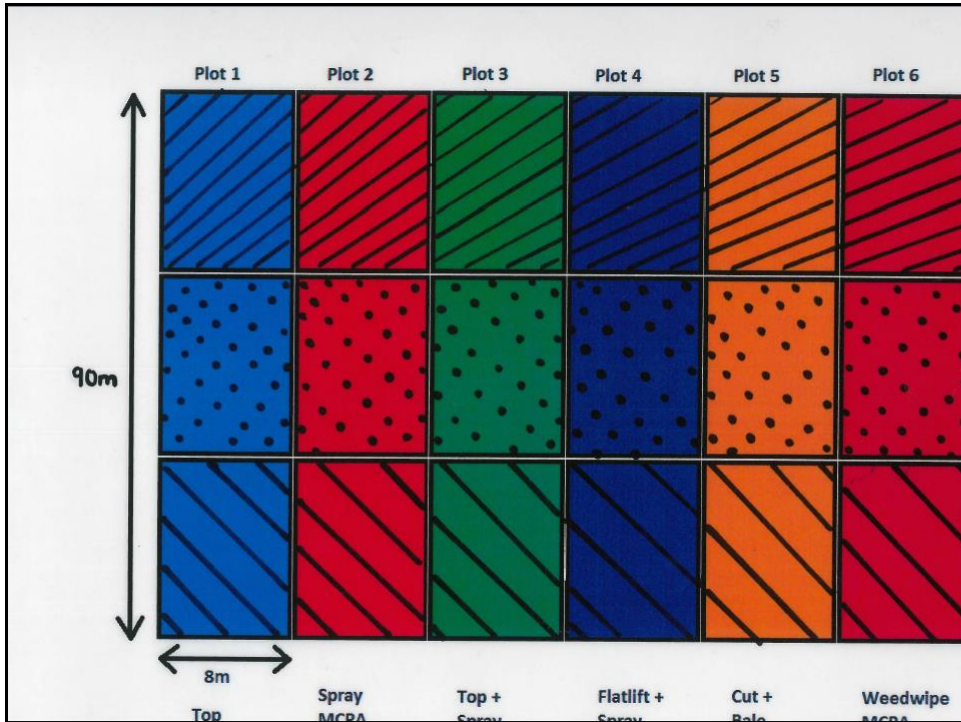

Costs of control

- Topping £12/acre
- Spray MCPA £14/acre
- Subsoil & Spray £38/acre
- Cut & Bale £35/acre
- Weedwipe (no chemical) £10 -15/acre
  - Roundup (£7/litre) applied at 20:1
  - Lime 2t/acre £30-35/tonne
  - TSP 2cwt/acre (250kg/ha)

Scottish Government
Riaghaltas na h-Alba
gov.scot